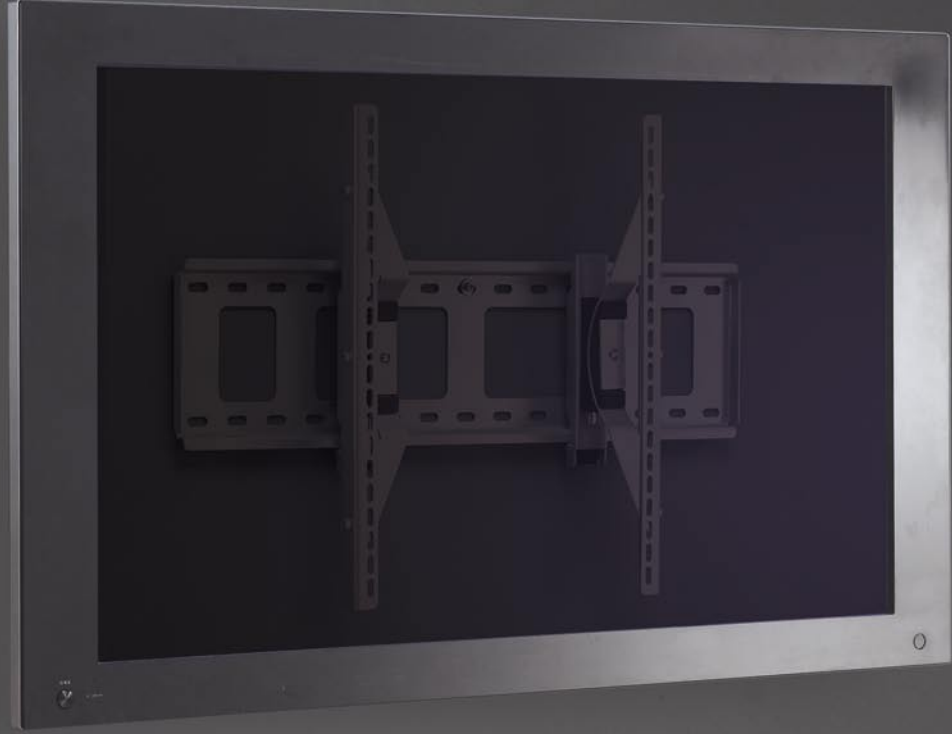

SIDEVIEW

FRONTVIEW

FLATWALL PLANOXL

FLATWALL PLANOXL

80KG

FROM 32"

Distance from wall 3 cm
Mounting reach 70 x 50 cm
. & 70 x 35 cm

SIDEVIEW

FRONTVIEW

FLATWALL FLEXXO

FLATWALL FLEXO

30KG

FROM 26"

Distance from wall 6,50 cm
Tilting 15° up & 15° down
Mounting reach 16 x 30 cm

SIDEVIEW

FRONTVIEW

FLATWALL FLEXXOXL

FLATWALL FLEXXOXL

60KG

FROM 32"

Distance from wall 8,8 cm
Tilting 18° up & 18° down
Mounting reach 70 x 50 cm
. & 70 x 35 cm

SIDEVIEW

FRONTVIEW