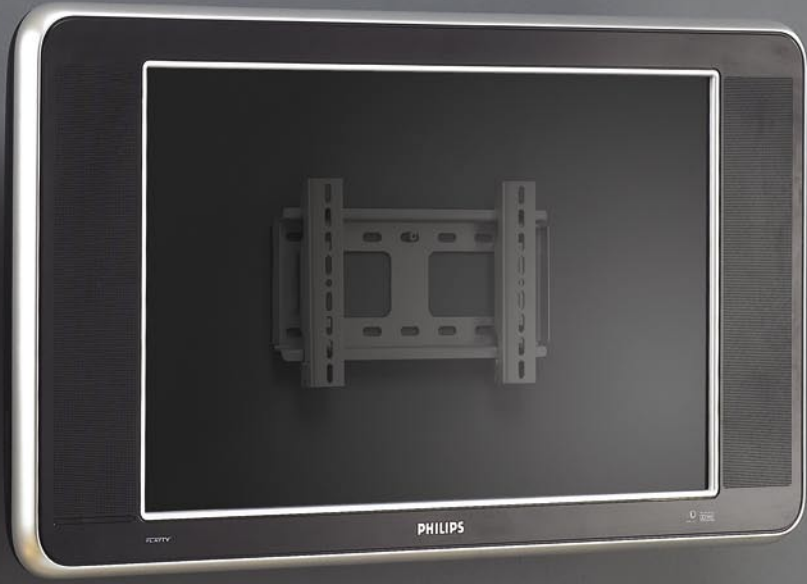

FLATWALL TERRA

FLATWALL TERRA

18KG

75&100

UPTO 26"

Distance from wall 4,9 cm

Rotating 360°

Tilting 15° up & 15° down

SIDEVIEW

FRONTVIEW

FLATWALL PLANO

FLATWALL PLANO

35KG

FROM 26"

Distance from wall 3 cm

Mounting reach 16 x 30 cm

FRONTVIEW

FLATWALL FLEXXO

FLATWALL FLEXO

30KG

FROM 26"

Distance from wall 6,50 cm
Tilting 15° up & 15° down
Mounting reach 16 x 30 cm

SIDEVIEW

FRONTVIEW