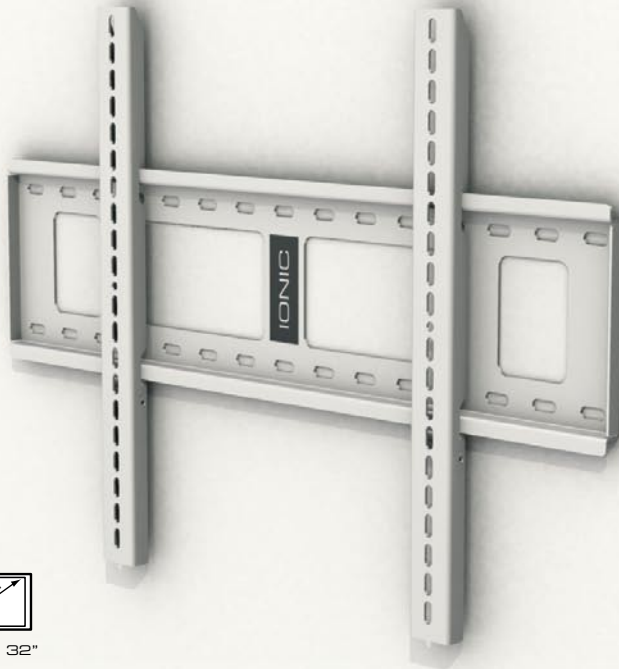

SIDEVIEW

FRONTVIEW

FLATWALL PLANOXL

FLATWALL PLANOXL

80KG

FROM 32"

Distance from wall 3 cm
Mounting reach 70 x 50 cm
. & 70 x 35 cm

SIDEVIEW

FRONTVIEW

FLATWALL FLEXXO

FLATWALL FLEXO

30KG

FROM 26"

Distance from wall 6,50 cm
Tilting 15° up & 15° down
Mounting reach 16 x 30 cm

SIDEVIEW

FRONTVIEW

FLATWALL FLEXXOXL

FLATWALL FLEXXOXL

60KG

FROM 32"

Distance from wall 8,8 cm
Tilting 18° up & 18° down
Mounting reach 70 x 50 cm
. & 70 x 35 cm

SIDEVIEW

FRONTVIEW