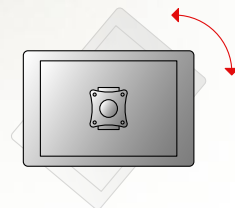

18KG

75&100

UPTO 26"

Distance from wall . . . . . 4,9 cm

Rotating . . . . . 360°

Tilting . . . . . 15° up & 15° down

SIDEVIEW

FRONTVIEW