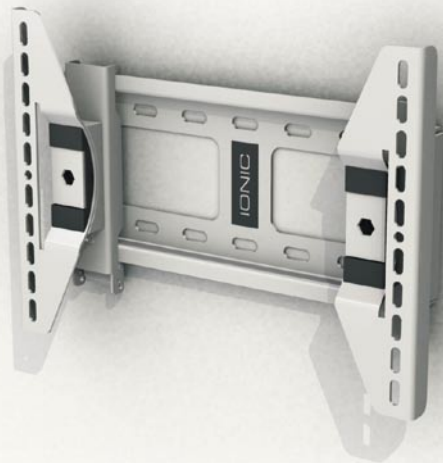

SIDEVIEW

FRONTVIEW

FLATWALL PLANOXL

FLATWALL PLANOXL

80KG

FROM 32"

Distance from wall 3 cm
Mounting reach 70 x 50 cm
. & 70 x 35 cm

SIDEVIEW

FRONTVIEW

FLATWALL FLEXXO

FLATWALL FLEXO

30KG

FROM 26"

Distance from wall 6,50 cm
Tilting 15° up & 15° down
Mounting reach 16 x 30 cm

SIDEVIEW

FRONTVIEW