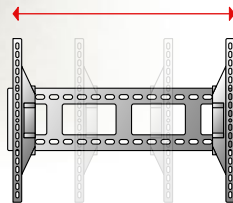

FRONTVIEW

FLATWALL FLEXXO

FLATWALL FLEXO

30KG

FROM 26"

Distance from wall 6,50 cm
Tilting 15° up & 15° down
Mounting reach 16 x 30 cm

SIDEVIEW

FRONTVIEW

FLATWALL FLEXXOXL

FLATWALL FLEXXOXL

60KG

FROM 32"

Distance from wall 8,8 cm
Tilting 18° up & 18° down
Mounting reach 70 x 50 cm
. & 70 x 35 cm

SIDEVIEW

FRONTVIEW