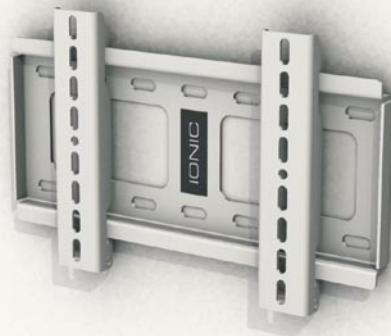

SIDEVIEW

FRONTVIEW

FLATWALL PLANO

FLATWALL PLANO

35KG

FROM 26"

Distance from wall 3 cm

Mounting reach 16 x 30 cm

SIDEVIEW

FRONTVIEW

FLATWALL PLANOXL

FLATWALL PLANOXL

80KG

FROM 32"

Distance from wall 3 cm
Mounting reach 70 x 50 cm
. & 70 x 35 cm

SIDEVIEW

FRONTVIEW

FLATWALL FLEXXO

FLATWALL FLEXO

30KG

FROM 26"

Distance from wall 6,50 cm
Tilting 15° up & 15° down
Mounting reach 16 x 30 cm

SIDEVIEW

FRONTVIEW