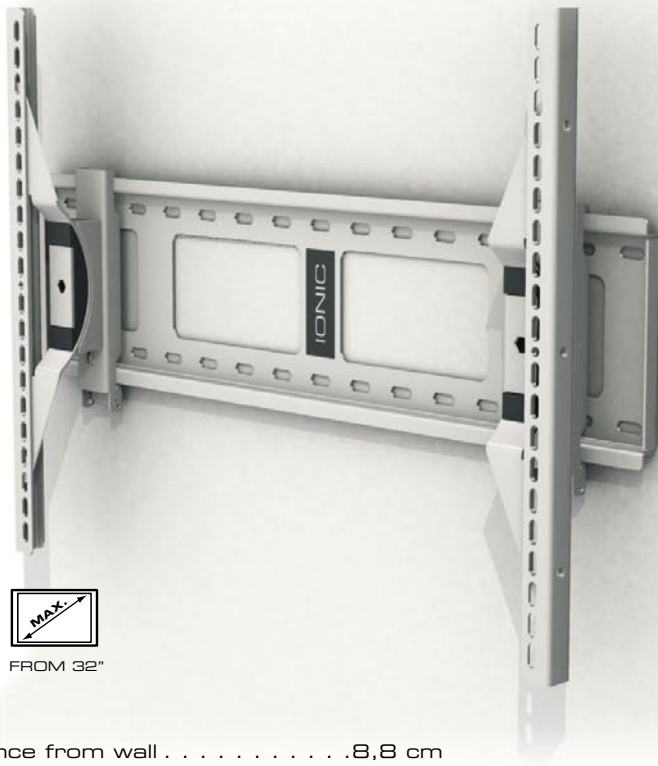

SIDEVIEW

FRONTVIEW

FLATWALL PLANOXL

FLATWALL PLANOXL

80KG

FROM 32"

Distance from wall 3 cm
Mounting reach 70 x 50 cm
. & 70 x 35 cm

SIDEVIEW

FRONTVIEW

FLATWALL FLEXXO

FLATWALL FLEXO

30KG

FROM 26"

Distance from wall 6,50 cm
Tilting 15° up & 15° down
Mounting reach 16 x 30 cm

SIDEVIEW

FRONTVIEW

FLATWALL FLEXXOXL

FLATWALL FLEXXOXL

60KG

FROM 32"

Distance from wall 8,8 cm
Tilting 18° up & 18° down
Mounting reach 70 x 50 cm
. & 70 x 35 cm

SIDEVIEW

FRONTVIEW