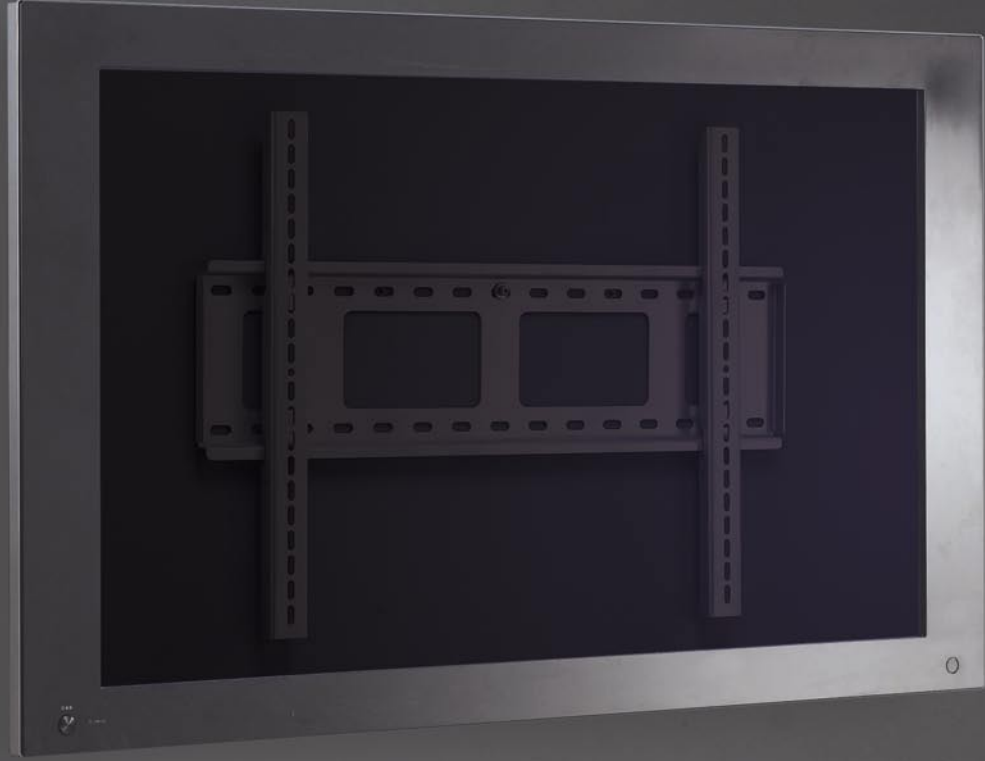

SIDEVIEW

FRONTVIEW

FLATWALL PLANO

FLATWALL PLANO

35KG

FROM 26"

Distance from wall 3 cm

Mounting reach 16 x 30 cm

SIDEVIEW

FRONTVIEW

FLATWALL PLANOXL

FLATWALL PLANOXL

80KG

FROM 32"

Distance from wall 3 cm
Mounting reach 70 x 50 cm
. & 70 x 35 cm

SIDEVIEW

FRONTVIEW

FLATWALL FLEXXO

FLATWALL FLEXO

30KG

FROM 26"

Distance from wall 6,50 cm
Tilting 15° up & 15° down
Mounting reach 16 x 30 cm

SIDEVIEW

FRONTVIEW