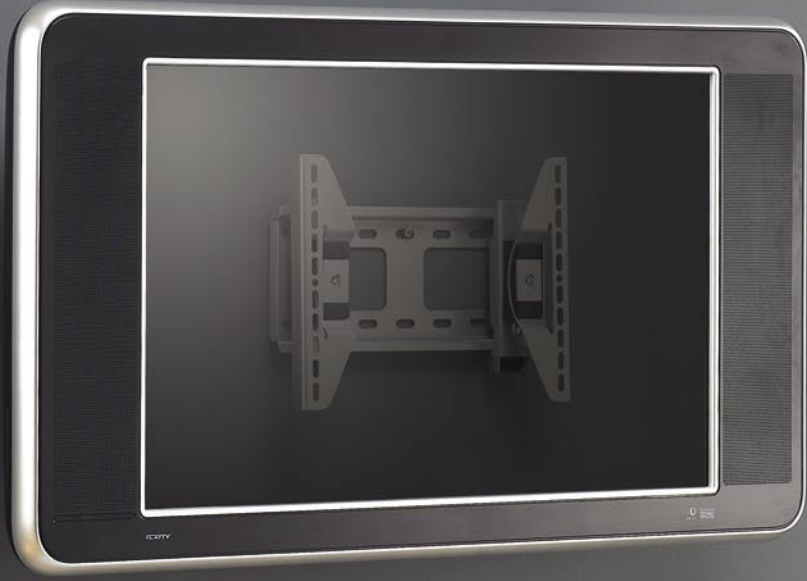

SIDEVIEW

FRONTVIEW

FLATWALL PLANOXL

FLATWALL PLANOXL

80KG

FROM 32"

Distance from wall 3 cm
Mounting reach 70 x 50 cm
. & 70 x 35 cm

SIDEVIEW

FRONTVIEW

FLATWALL FLEXXO

FLATWALL FLEXO

30KG

FROM 26"

Distance from wall 6,50 cm
Tilting 15° up & 15° down
Mounting reach 16 x 30 cm

SIDEVIEW

FRONTVIEW